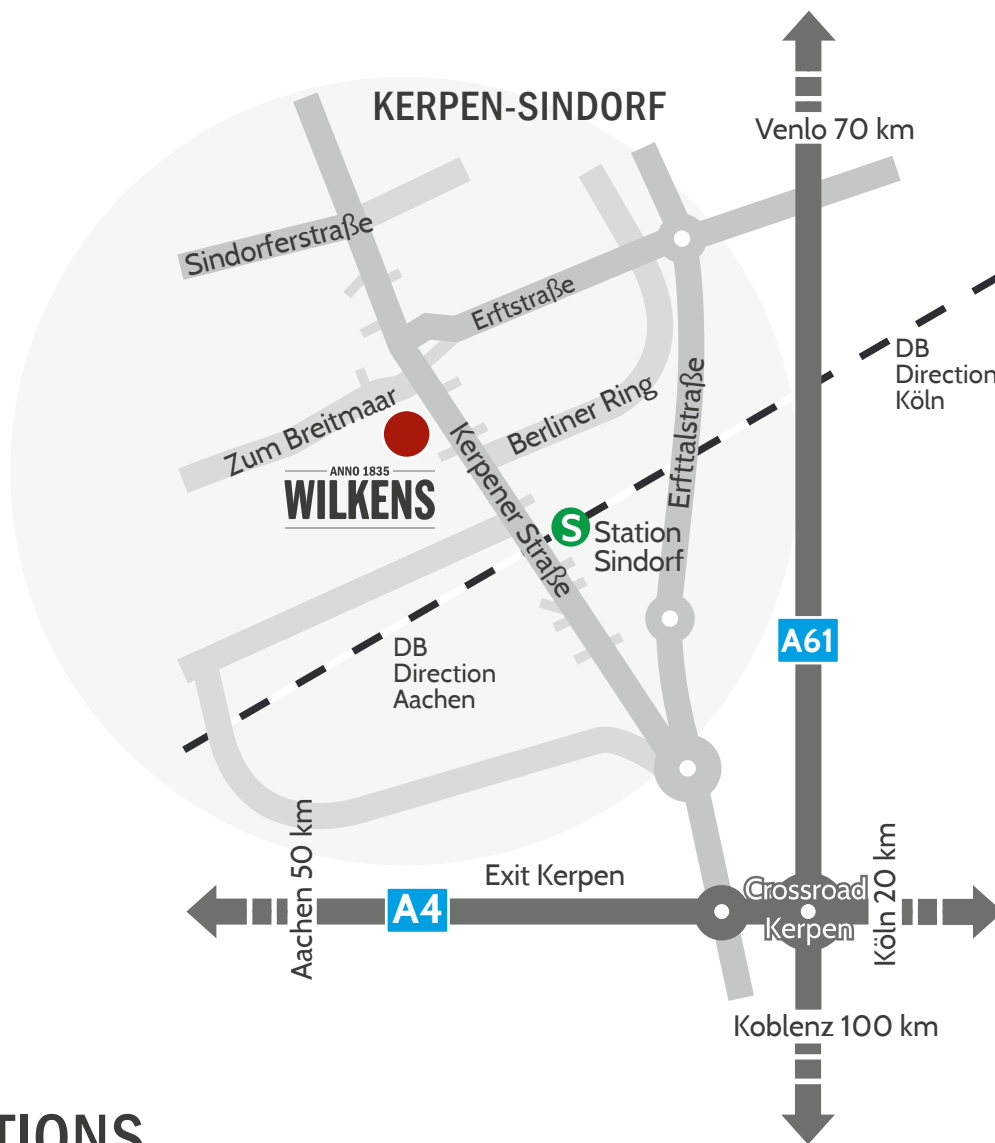

ANNO 1835

WILKENS

DIRECTIONS

Follow the signs „Ausfahrt Kerpen“ (Exit Kerpen) at the motorway junction “Kreuz Kerpen”.

At the motorway exit Kerpen, follow the signs for „Kerpen-Zentrum“ (Kerpen centre).

At the roundabout take the second exit, (K 19 Kerpener Straße).

Follow the road. After approx. 1.5 km, turn left into „Zum Breitmaar“.

We can also easily be reached using local public transport.

HOTEL — RESTAURANT — GASTWERK — SCHÄNKE — BANKETT — CATERING

Zum Breitmaar 1 • 50170 Kerpen - Sindorf
Tel.: 0 22 73 / 60 66 0 • Fax: 0 22 73 / 5 40 11